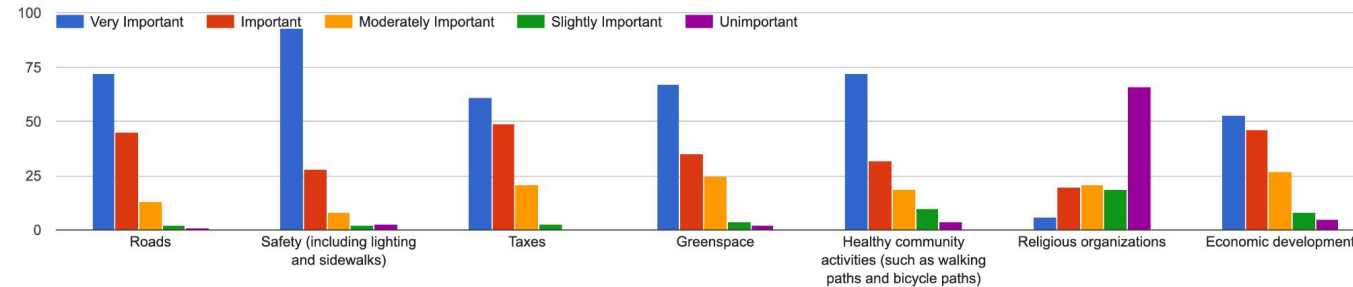

Rank the following topics based on your interests as they relate to the Park Hills community.