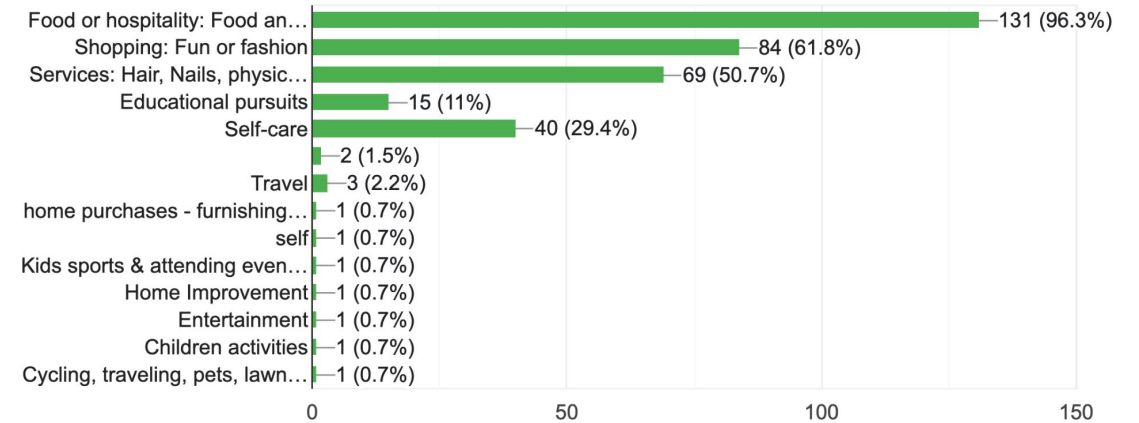

Z21 PROJECT

Plan Park Hills Survey Results

If you work, how long is your typical commute?

135 responses

Check the boxes for how you typically spend your discretionary income.

136 responses

Select a rating based on this statement: I would prefer to spend more of my discretionary income in Park Hills.