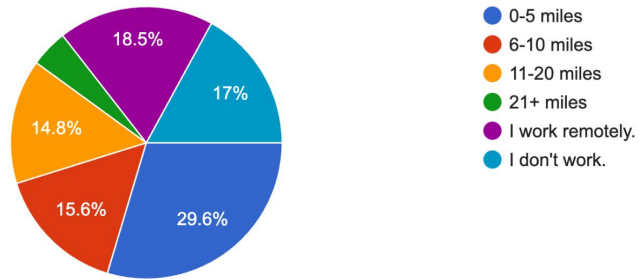

Z21 PROJECT

Plan Park Hills Survey Results

If you work, how long is your typical commute?

135 responses

Check the boxes for how you typically spend your discretionary income.

136 responses

Select a rating based on this statement: I would prefer to spend more of my discretionary income in Park Hills.